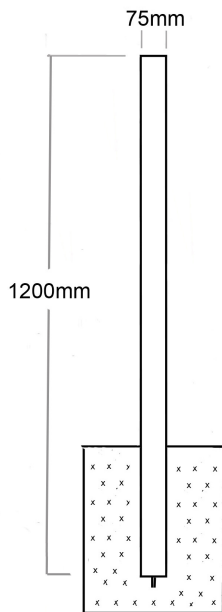

ARCADE BOLLARD STAINLESS STEEL

Metal Art Limited
Street & Park Furniture

In Ground

With its high visibility and quality stainless steel finish, the slim and stylish Arcade Bollard is the ideal small diameter bollard for use in confined spaces around CBD and suburban shopping centres.

The Arcade Bollard is available with three methods of fixing. The in ground pipe used with the removable Arcade is galvanised mild steel, with all other parts made using 316 stainless steel.

The Arcade Bollard